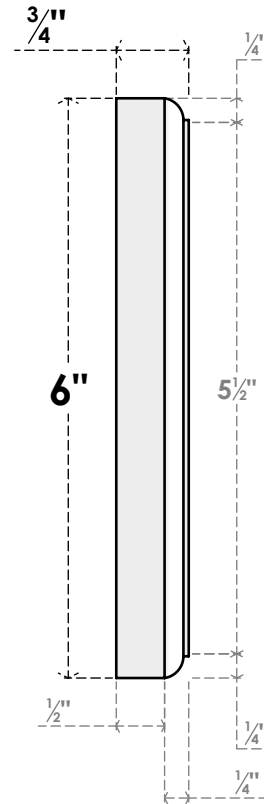

ROSP060X060X075SDG05

6"W X 6"H X 3/4"P STANDARD SEDGWICK ROSETTE WITH ROUNDED EDGE,
ARCHITECTURAL GRADE PVC

FRONT

SIDE

EKENA MILLWORK
2300 WEST MAIN ST.
CLARKSVILLE, TX 75426
TOLL FREE: 866-607-0453
WWW.EKENAMILLWORK.COM

NOTES

1. INSTALLATION TO BE COMPLETED IN ACCORDANCE WITH MANUFACTURER'S SPECIFICATIONS.
2. DRAWING MAY NOT BE TO SCALE
3. THIS DRAWING IS INTENDED FOR DESIGN AND PLANNING PURPOSES ONLY.
4. ALL INFORMATION CONTAINED HEREIN WAS CURRENT AT THE TIME OF DEVELOPMENT BUT MUST BE REVIEWED AND APPROVED BY THE PRODUCT MANUFACTURER TO BE CONSIDERED ACCURATE.
5. ARCHITECTURAL GRADE PVC PRODUCTS ARE MADE FROM EXPANDED CELLULAR PVC AND COME NATURALLY WHITE BUT MAY BE PAINTED