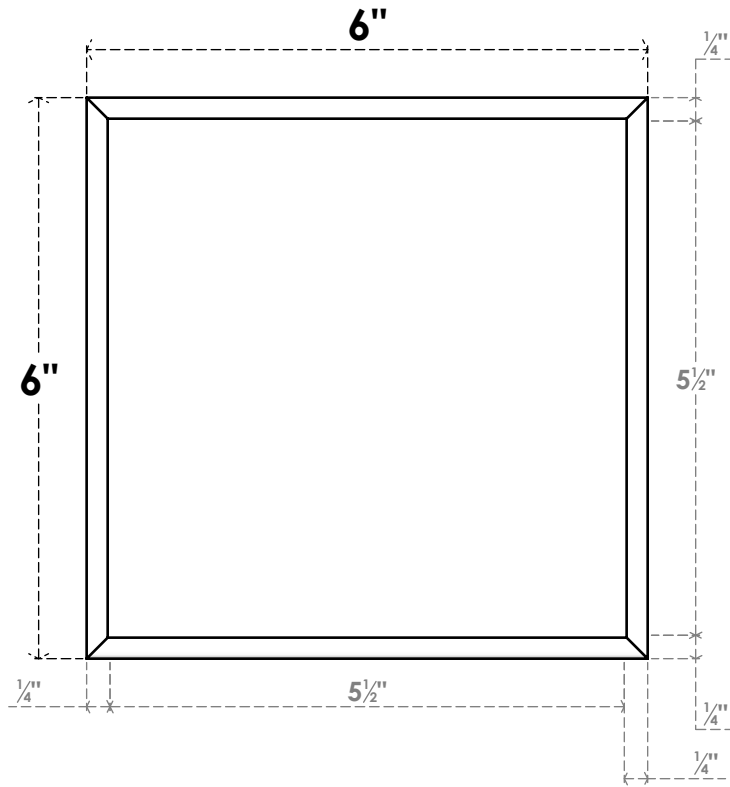

ROSP060X060X075SDG05

6"W X 6"H X 3/4"P STANDARD SEDGWICK ROSETTE WITH ROUNDED EDGE,
ARCHITECTURAL GRADE PVC

FRONT

SIDE

EKENA MILLWORK
2300 WEST MAIN ST.
CLARKSVILLE, TX 75426
TOLL FREE: 866-607-0453
WWW.EKENAMILLWORK.COM